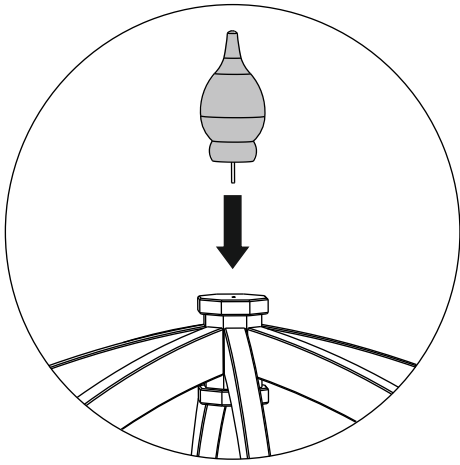

(E) Lower leg brace x4

Hardware pack

[x]

Screw
14 cm
x8

[y]

Screw
10 cm
x40

[z]

Screw
4 cm
x32

Right angle
bracketed

x8

PLAN

FOOTPRINT

1

**AFTERCARE**

To ensure longevity of your structure it is recommended that it is treated with a wood preservative on a yearly basis.

Your item is ready!