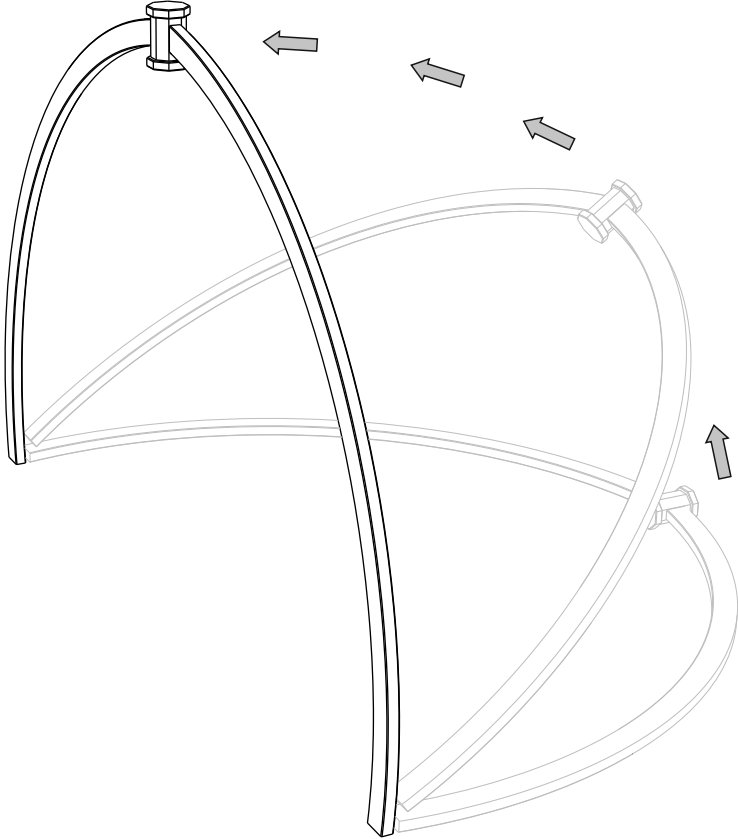

APOLLO PERGOLA

APOLPERG 261cm [H] x 347cm [DIA]
222200A001OMBZ01C1

Recommended tools (not included)

drill or screwdriver

(A) 3 part centre block assembly **A**

(B) Final x1

(C) Leg sections x8

(D) Upper leg brace x4

(E) Lower leg brace x4

Hardware pack

[x]

Screw
14 cm
x8

[y]

Screw
10 cm
x40

[z]

Screw
4 cm
x32

Right angle
bracketed

x8

PLAN

FOOTPRINT

1

**AFTERCARE**

To ensure longevity of your structure it is recommended that it is treated with a wood preservative on a yearly basis.

Your item is ready!