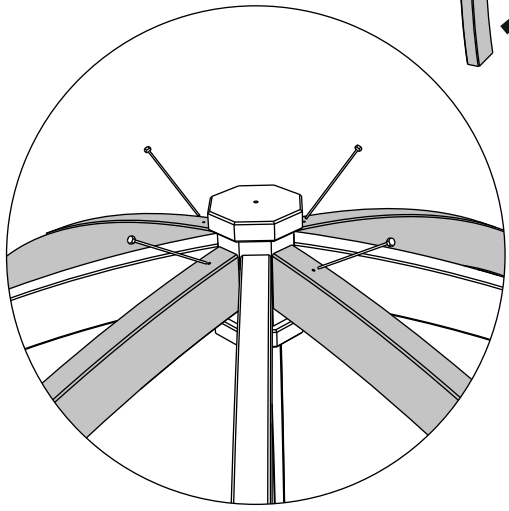

APOLLO PERGOLA

APOLPERG 261cm [H] x 347cm [DIA]
222200A001OMBZ01C1

Recommended tools (not included)

drill or screwdriver

(A) 3 part centre block assembly **A**

(B) Final x1

(C) Leg sections x8

(D) Upper leg brace x4

(E) Lower leg brace x4

Hardware pack

[x]

Screw
14 cm
x8

[y]

Screw
10 cm
x40

[z]

Screw
4 cm
x32

Right angle
bracketed

x8

PLAN

FOOTPRINT

1

**AFTERCARE**

To ensure longevity of your structure it is recommended that it is treated with a wood preservative on a yearly basis.

Your item is ready!