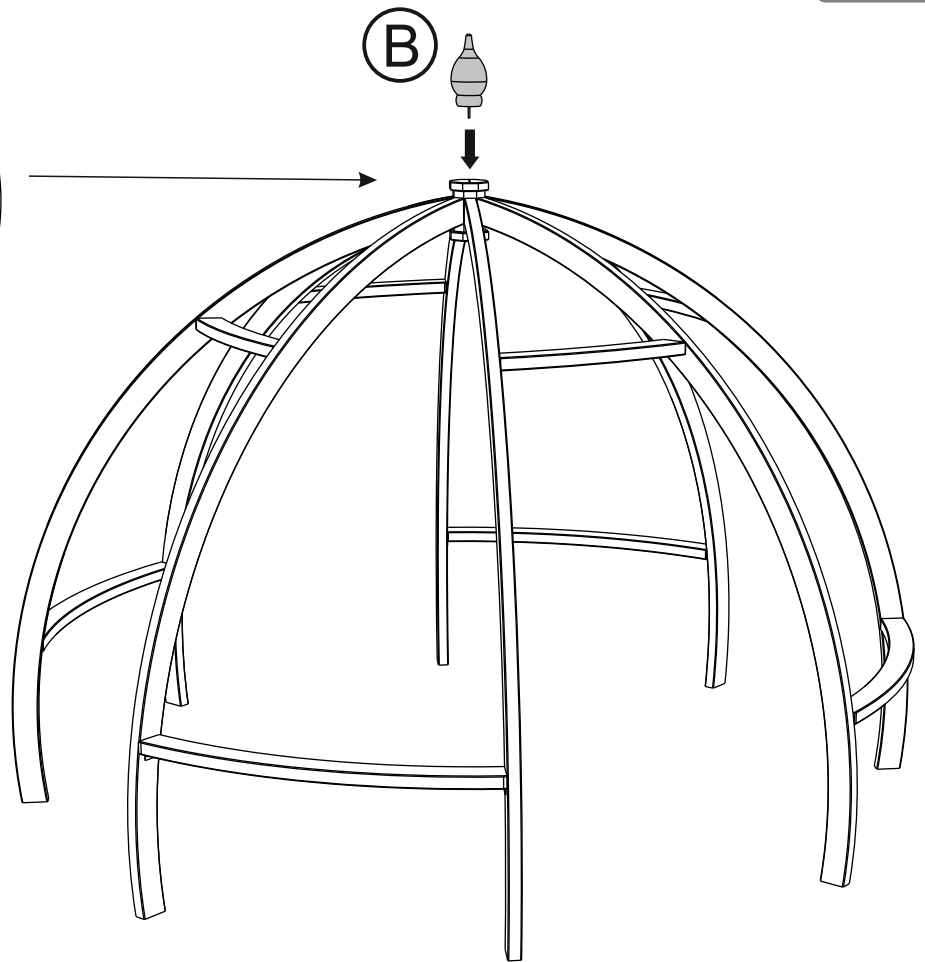

APOLLO PERGOLA

APOLPERG 261cm [H] x 347cm [DIA]
222200A001OMBZ01C1

Recommended tools (not included)

drill or screwdriver

(A) 3 part centre block assembly **A**

(B) Final x1

(C) Leg sections x8

(D) Upper leg brace x4

(E) Lower leg brace x4

Hardware pack

[x]

Screw
14 cm
x8

[y]

Screw
10 cm
x40

[z]

Screw
4 cm
x32

Right angle
bracketed

x8

PLAN

FOOTPRINT

1

**AFTERCARE**

To ensure longevity of your structure it is recommended that it is treated with a wood preservative on a yearly basis.

Your item is ready!