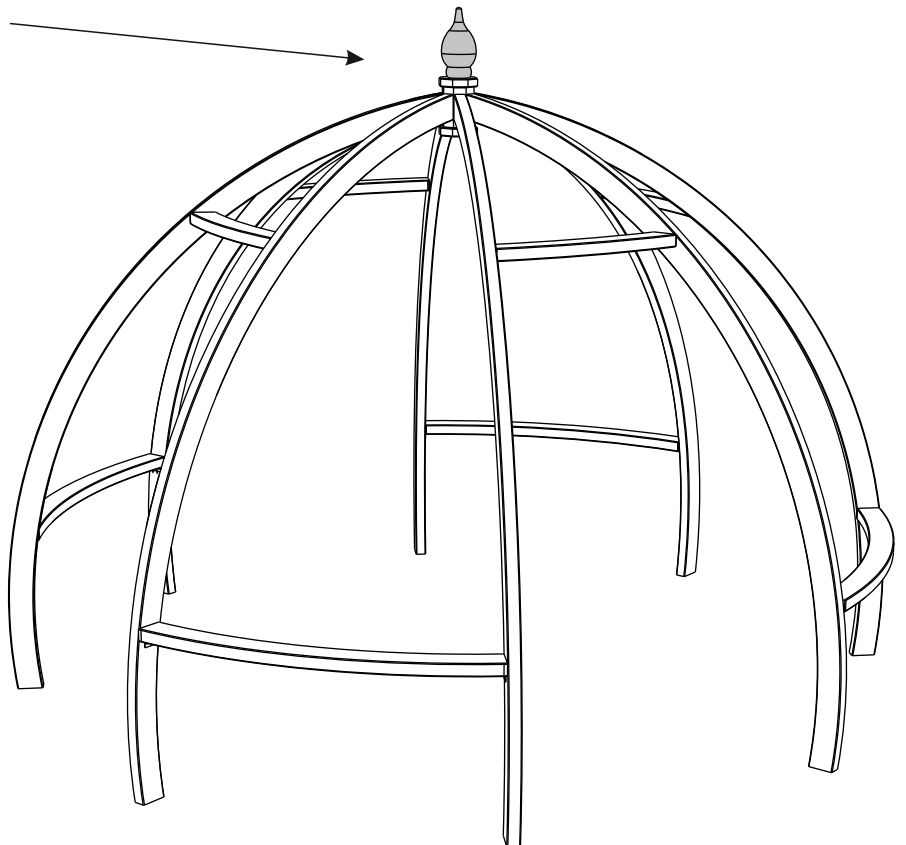

APOLLO PERGOLA

APOLPERG 261cm [H] x 347cm [DIA]
222200A001OMBZ01C1

Recommended tools (not included)

drill or screwdriver

(A) 3 part centre block assembly **A**

(B) Final x1

(C) Leg sections x8

(D) Upper leg brace x4

(E) Lower leg brace x4

Hardware pack

[x]

Screw
14 cm
x8

[y]

Screw
10 cm
x40

[z]

Screw
4 cm
x32

Right angle
bracketed

x8

PLAN

FOOTPRINT

1

**AFTERCARE**

To ensure longevity of your structure it is recommended that it is treated with a wood preservative on a yearly basis.

Your item is ready!