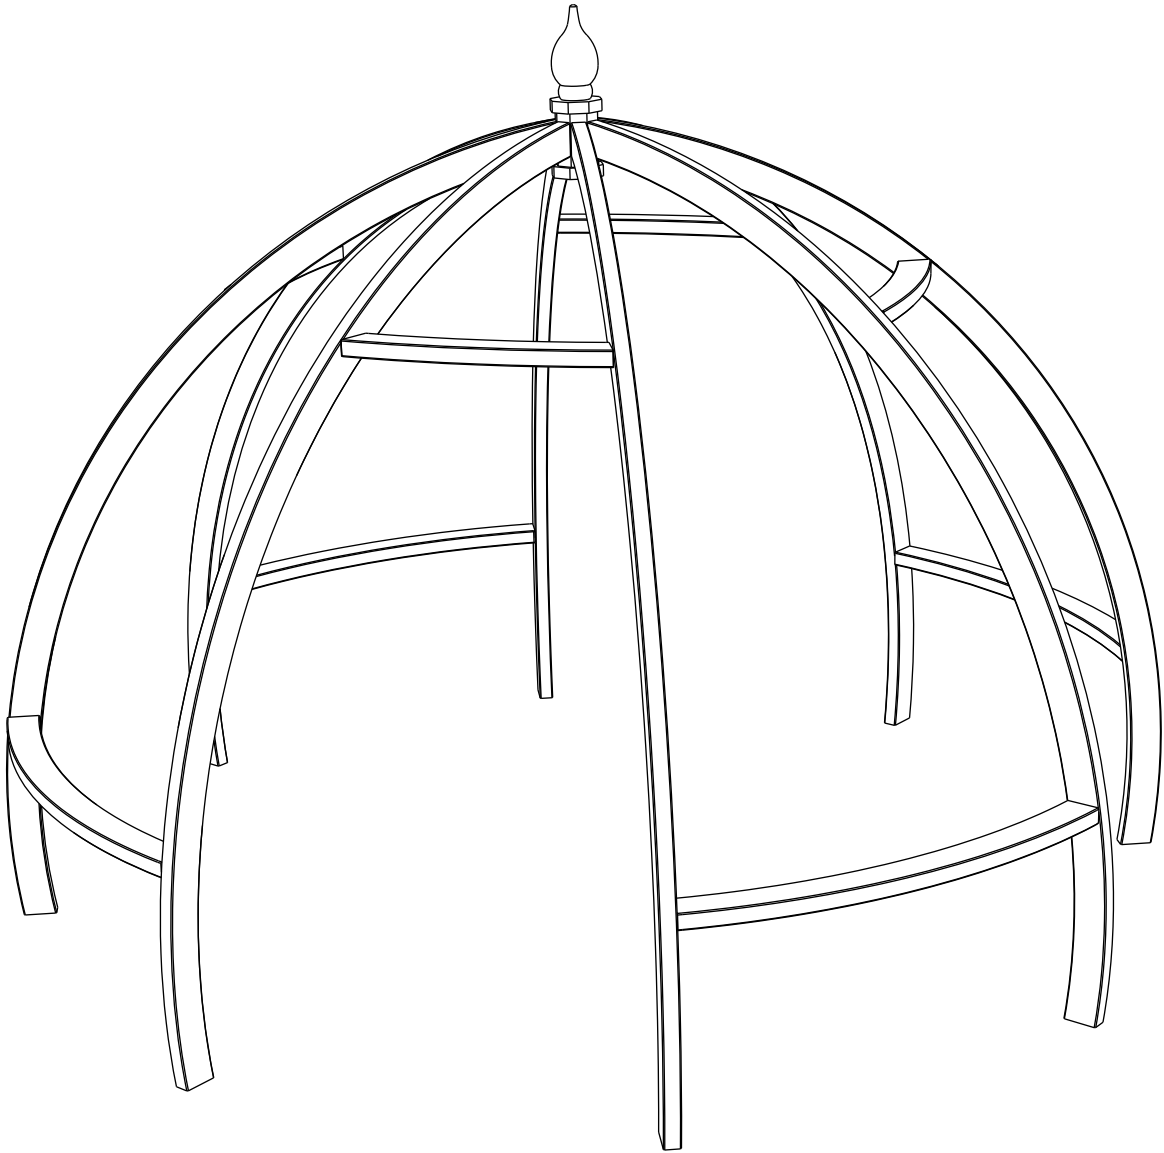

APOLLO PERGOLA

APOLPERG 261cm [H] x 347cm [DIA]
222200A001OMBZ01C1

Recommended tools (not included)

drill or screwdriver

(A) 3 part centre block assembly **A**

(B) Final x1

(C) Leg sections x8

(D) Upper leg brace x4

(E) Lower leg brace x4

Hardware pack

[x]

Screw
14 cm
x8

[y]

Screw
10 cm
x40

[z]

Screw
4 cm
x32

Right angle
bracketed

x8

PLAN

FOOTPRINT

1

**AFTERCARE**

To ensure longevity of your structure it is recommended that it is treated with a wood preservative on a yearly basis.

Your item is ready!