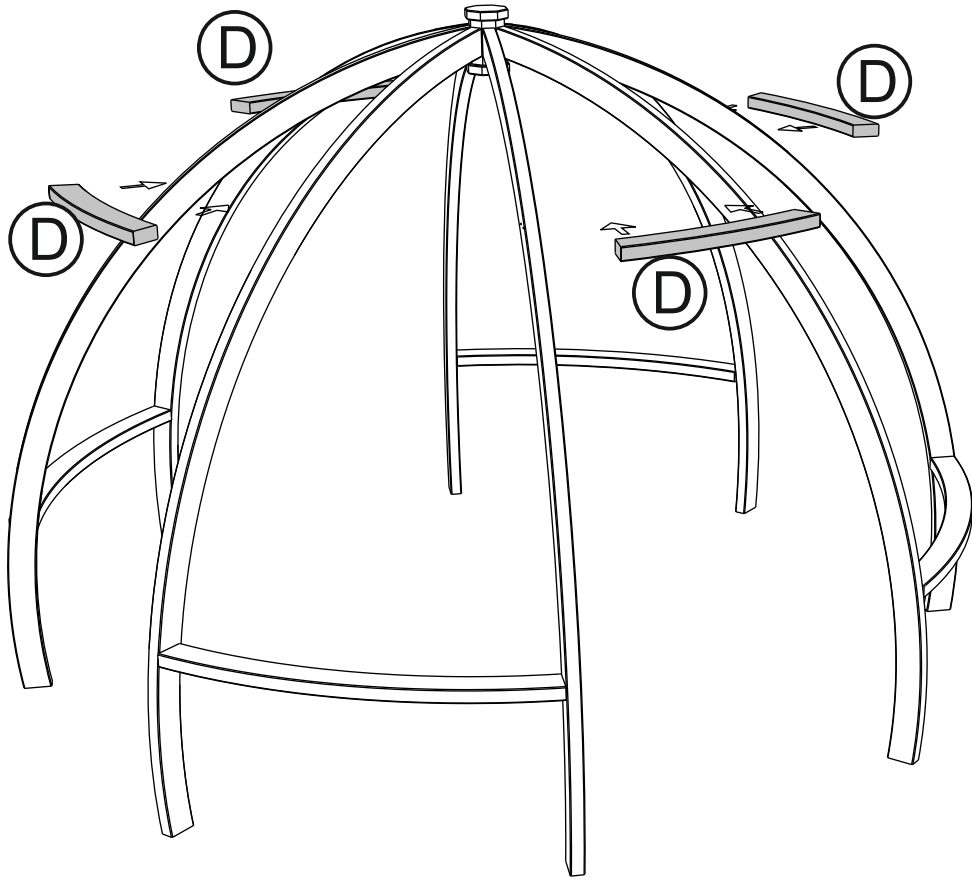

APOLLO PERGOLA

APOLPERG 261cm [H] x 347cm [DIA]
222200A001OMBZ01C1

Recommended tools (not included)

drill or screwdriver

(A) 3 part centre block assembly **A**

(B) Final x1

(C) Leg sections x8

(D) Upper leg brace x4

(E) Lower leg brace x4

Hardware pack

[x]

Screw
14 cm
x8

[y]

Screw
10 cm
x40

[z]

Screw
4 cm
x32

Right angle
bracketed

x8

PLAN

FOOTPRINT

1

**AFTERCARE**

To ensure longevity of your structure it is recommended that it is treated with a wood preservative on a yearly basis.

Your item is ready!