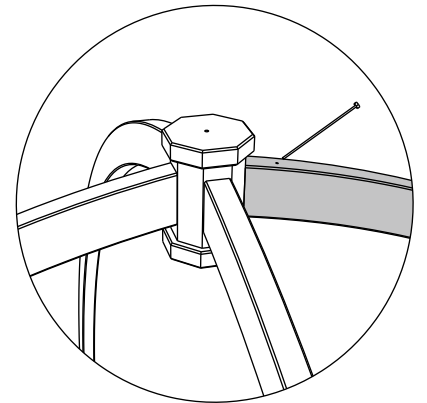

APOLLO PERGOLA

APOLPERG 261cm [H] x 347cm [DIA]
222200A001OMBZ01C1

Recommended tools (not included)

drill or screwdriver

(A) 3 part centre block assembly **A**

(B) Final x1

(C) Leg sections x8

(D) Upper leg brace x4

(E) Lower leg brace x4

Hardware pack

[x]

Screw
14 cm
x8

[y]

Screw
10 cm
x40

[z]

Screw
4 cm
x32

Right angle
bracketed

x8

PLAN

FOOTPRINT

1

**AFTERCARE**

To ensure longevity of your structure it is recommended that it is treated with a wood preservative on a yearly basis.

Your item is ready!