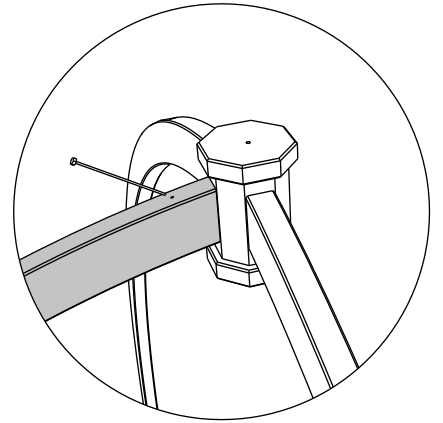

(E) Lower leg brace x4

Hardware pack

[x]

Screw
14 cm
x8

[y]

Screw
10 cm
x40

[z]

Screw
4 cm
x32

Right angle
bracketed

x8

PLAN

FOOTPRINT

1

**AFTERCARE**

To ensure longevity of your structure it is recommended that it is treated with a wood preservative on a yearly basis.

Your item is ready!