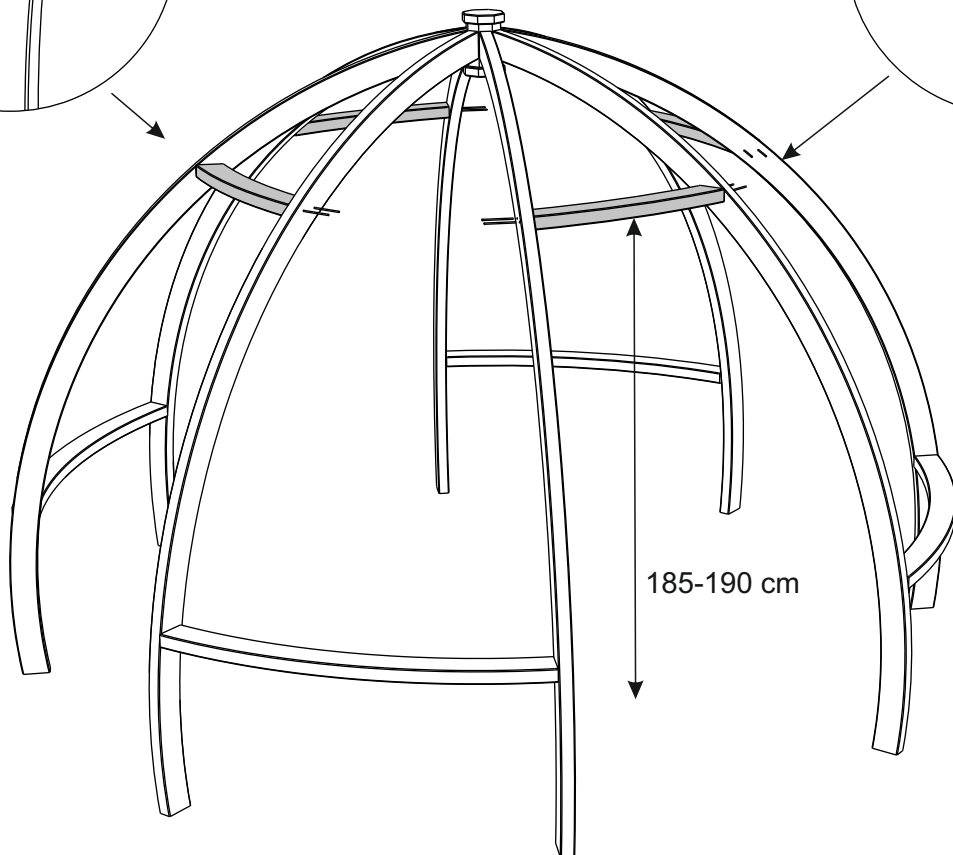

APOLLO PERGOLA

APOLPERG 261cm [H] x 347cm [DIA]
222200A001OMBZ01C1

Recommended tools (not included)

drill or screwdriver

(A) 3 part centre block assembly **A**

(B) Final x1

(C) Leg sections x8

(D) Upper leg brace x4

(E) Lower leg brace x4

Hardware pack

[x]

Screw
14 cm
x8

[y]

Screw
10 cm
x40

[z]

Screw
4 cm
x32

Right angle
bracketed

x8

PLAN

FOOTPRINT

1

**AFTERCARE**

To ensure longevity of your structure it is recommended that it is treated with a wood preservative on a yearly basis.

Your item is ready!