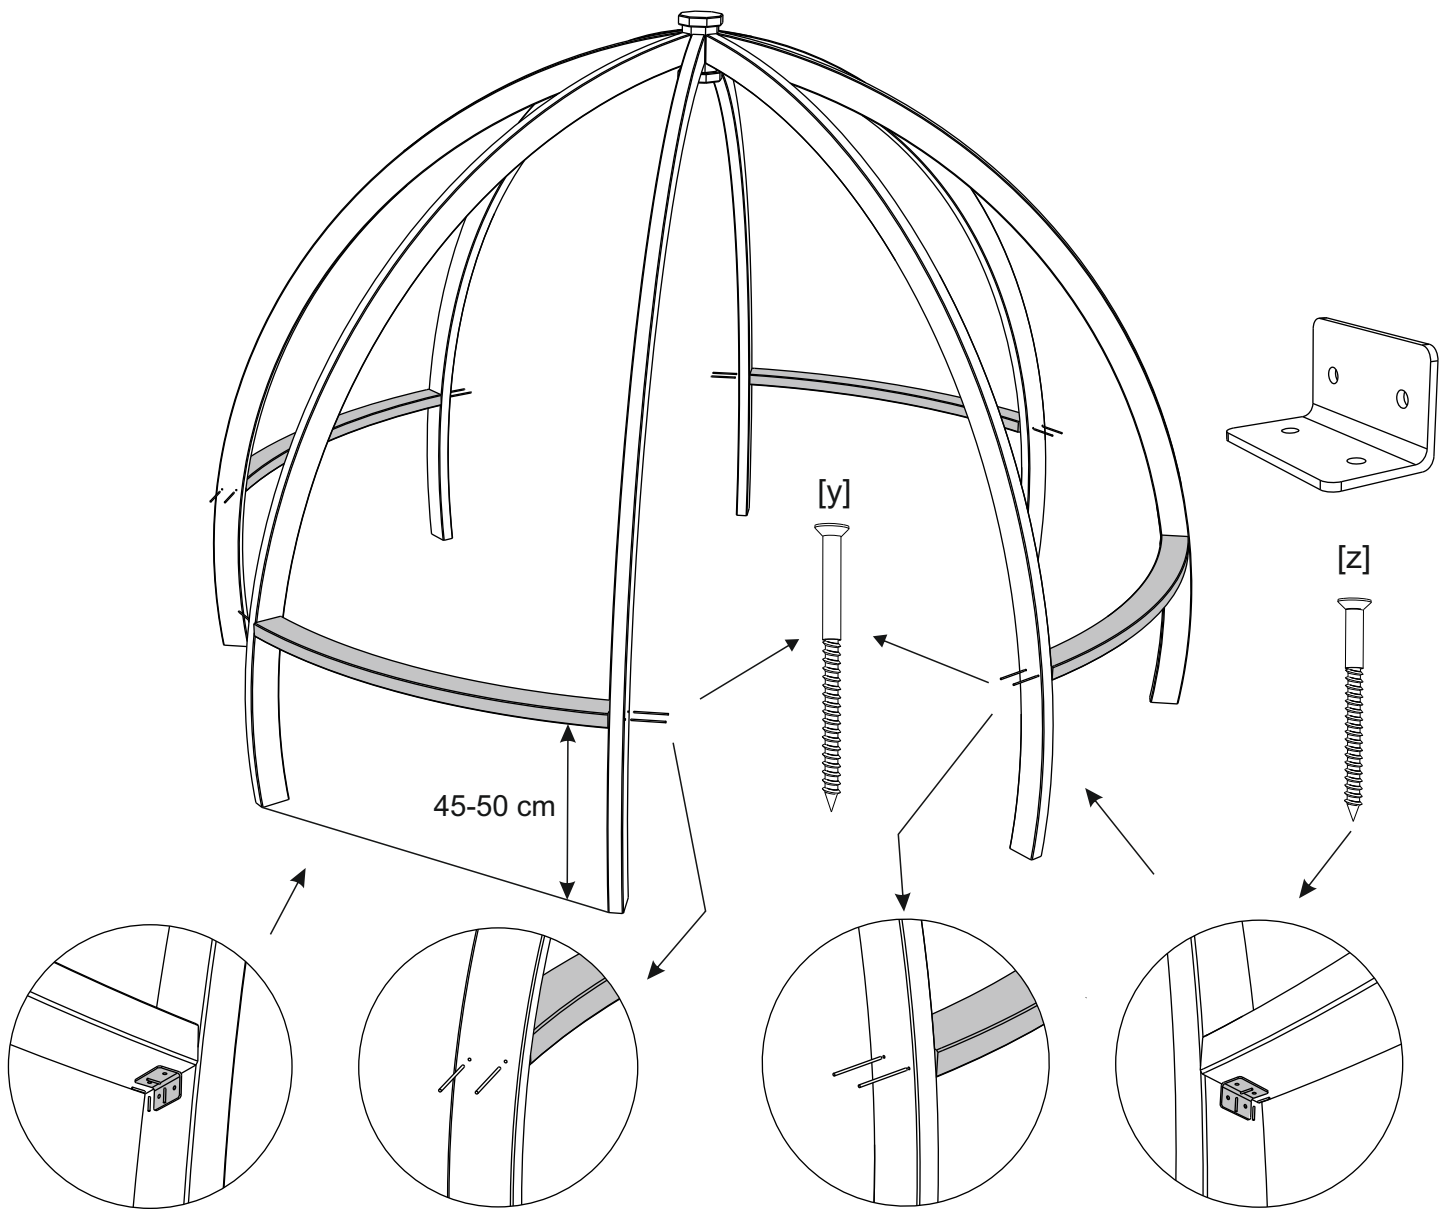

APOLLO PERGOLA

APOLPERG 261cm [H] x 347cm [DIA]
222200A001OMBZ01C1

Recommended tools (not included)

drill or screwdriver

(A) 3 part centre block assembly **A**

(B) Final x1

(C) Leg sections x8

(D) Upper leg brace x4

(E) Lower leg brace x4

Hardware pack

[x]

Screw
14 cm
x8

[y]

Screw
10 cm
x40

[z]

Screw
4 cm
x32

Right angle
bracketed

x8

PLAN

FOOTPRINT

1

**AFTERCARE**

To ensure longevity of your structure it is recommended that it is treated with a wood preservative on a yearly basis.

Your item is ready!