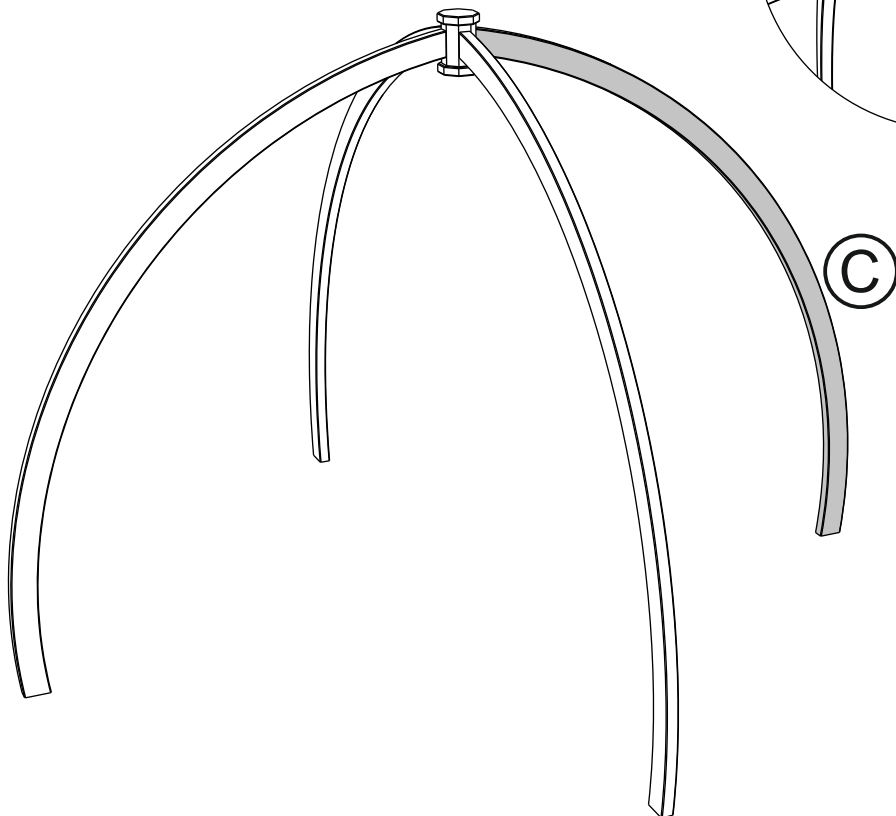

APOLLO PERGOLA

APOLPERG 261cm [H] x 347cm [DIA]
222200A001OMBZ01C1

Recommended tools (not included)

drill or screwdriver

(A) 3 part centre block assembly **A**

(B) Final x1

(C) Leg sections x8

(D) Upper leg brace x4

(E) Lower leg brace x4

Hardware pack

[x]

Screw
14 cm
x8

[y]

Screw
10 cm
x40

[z]

Screw
4 cm
x32

Right angle
bracketed

x8

PLAN

FOOTPRINT

1

**AFTERCARE**

To ensure longevity of your structure it is recommended that it is treated with a wood preservative on a yearly basis.

Your item is ready!