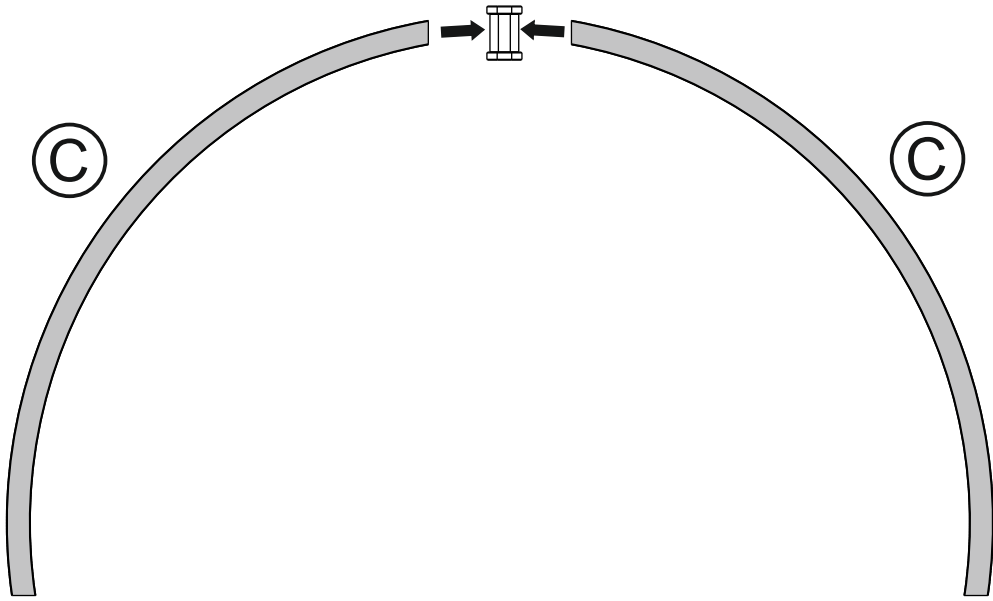

(E) Lower leg brace x4

Hardware pack

[x]

Screw
14 cm
x8

[y]

Screw
10 cm
x40

[z]

Screw
4 cm
x32

Right angle
bracketed

x8

PLAN

FOOTPRINT

1

**AFTERCARE**

To ensure longevity of your structure it is recommended that it is treated with a wood preservative on a yearly basis.

Your item is ready!