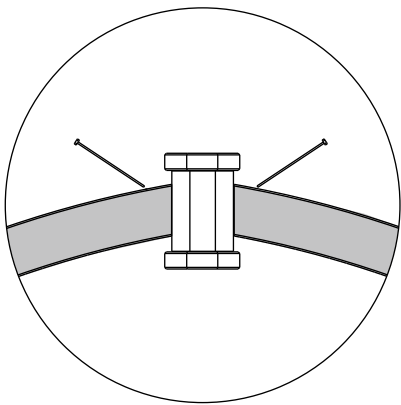

APOLLO PERGOLA

APOLPERG 261cm [H] x 347cm [DIA]
222200A001OMBZ01C1

Recommended tools (not included)

drill or screwdriver

(A) 3 part centre block assembly **A**

(B) Final x1

(C) Leg sections x8

(D) Upper leg brace x4

(E) Lower leg brace x4

Hardware pack

[x]

Screw
14 cm
x8

[y]

Screw
10 cm
x40

[z]

Screw
4 cm
x32

Right angle
bracketed

x8

PLAN

FOOTPRINT

1

**AFTERCARE**

To ensure longevity of your structure it is recommended that it is treated with a wood preservative on a yearly basis.

Your item is ready!