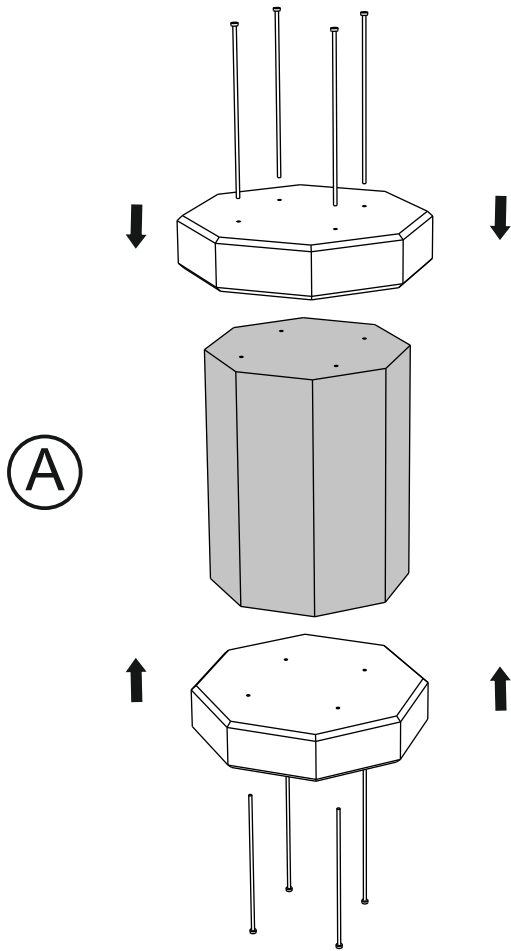

APOLLO PERGOLA

APOLPERG 261cm [H] x 347cm [DIA]
222200A001OMBZ01C1

Recommended tools (not included)

drill or screwdriver

(A) 3 part centre block assembly **A**

(B) Final x1

(C) Leg sections x8

(D) Upper leg brace x4

(E) Lower leg brace x4

Hardware pack

[x]

Screw
14 cm
x8

[y]

Screw
10 cm
x40

[z]

Screw
4 cm
x32

Right angle
bracketed

x8

PLAN

FOOTPRINT

1

**AFTERCARE**

To ensure longevity of your structure it is recommended that it is treated with a wood preservative on a yearly basis.

Your item is ready!