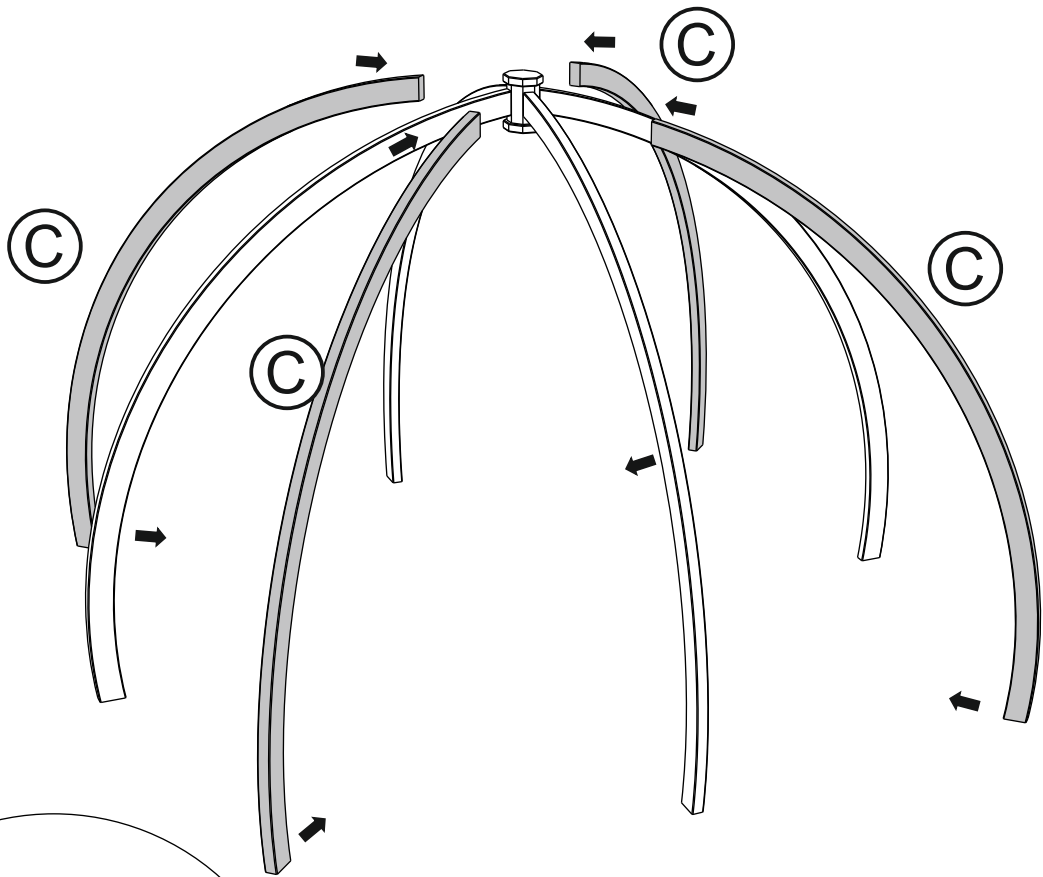

APOLLO PERGOLA

APOLPERG 261cm [H] x 347cm [DIA]
222200A001OMBZ01C1

Recommended tools (not included)

drill or screwdriver

(A) 3 part centre block assembly **A**

(B) Final x1

(C) Leg sections x8

(D) Upper leg brace x4

(E) Lower leg brace x4

Hardware pack

[x]

Screw
14 cm
x8

[y]

Screw
10 cm
x40

[z]

Screw
4 cm
x32

Right angle
bracketed

x8

PLAN

FOOTPRINT

1

**AFTERCARE**

To ensure longevity of your structure it is recommended that it is treated with a wood preservative on a yearly basis.

Your item is ready!