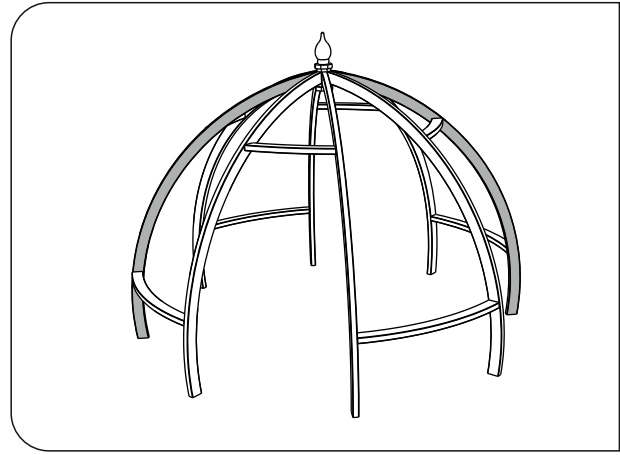

APOLLO PERGOLA

APOLPERG 261cm [H] x 347cm [DIA]
222200A001OMBZ01C1

Recommended tools (not included)

drill or screwdriver

(A) 3 part centre block assembly **A**

(B) Final x1

(C) Leg sections x8

(D) Upper leg brace x4

(E) Lower leg brace x4

Hardware pack

[x]

Screw
14 cm
x8

[y]

Screw
10 cm
x40

[z]

Screw
4 cm
x32

Right angle
bracketed

x8

PLAN

FOOTPRINT

1

**AFTERCARE**

To ensure longevity of your structure it is recommended that it is treated with a wood preservative on a yearly basis.

Your item is ready!