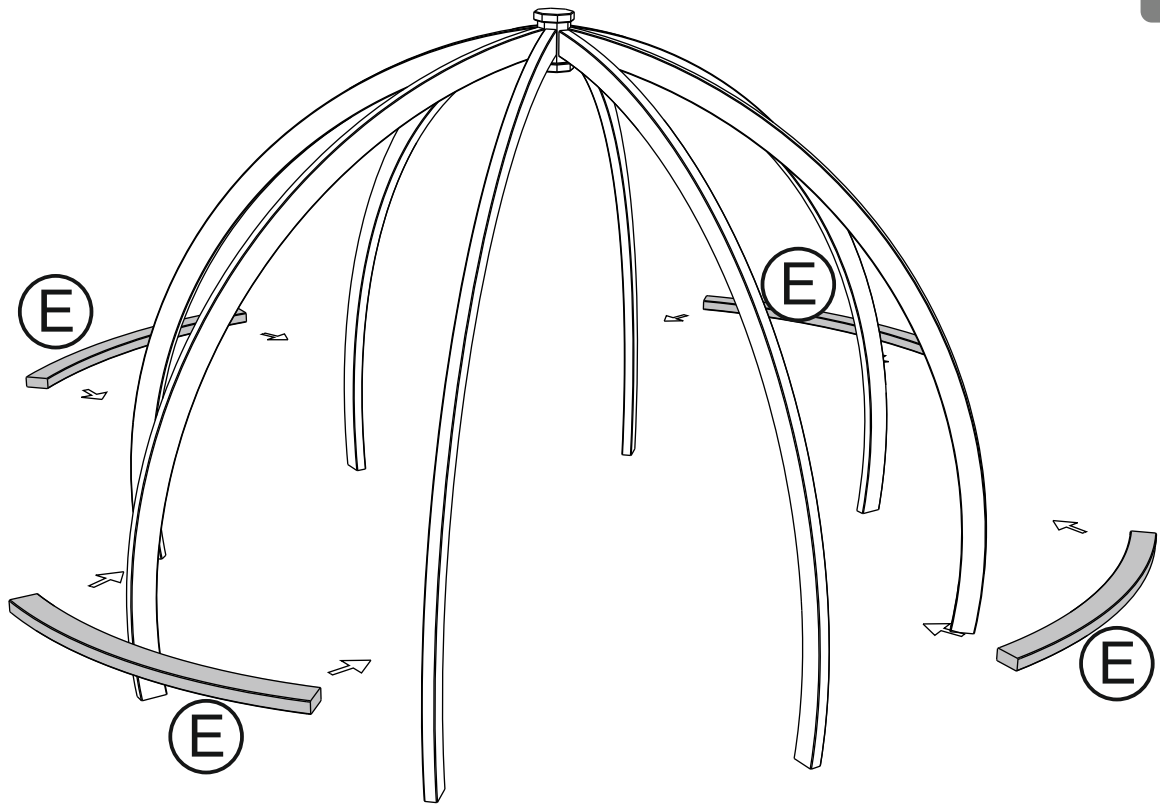

(E) Lower leg brace x4

Hardware pack

[x]

Screw
14 cm
x8

[y]

Screw
10 cm
x40

[z]

Screw
4 cm
x32

Right angle
bracketed

x8

PLAN

FOOTPRINT

1

**AFTERCARE**

To ensure longevity of your structure it is recommended that it is treated with a wood preservative on a yearly basis.

Your item is ready!