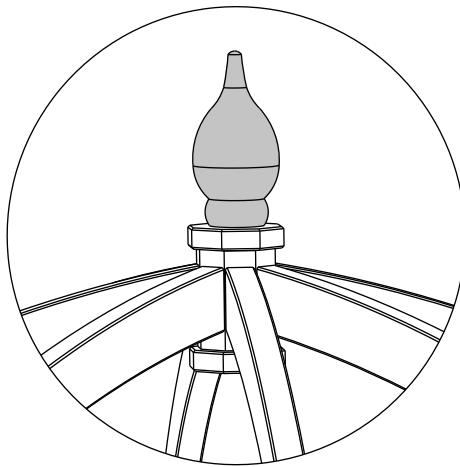

APOLLO PERGOLA

APOLPERG 261cm [H] x 347cm [DIA]
222200A001OMBZ01C1

Recommended tools (not included)

drill or screwdriver

(A) 3 part centre block assembly **A**

(B) Final x1

(C) Leg sections x8

(D) Upper leg brace x4

(E) Lower leg brace x4

Hardware pack

[x]

Screw
14 cm
x8

[y]

Screw
10 cm
x40

[z]

Screw
4 cm
x32

Right angle
bracketed

x8

PLAN

FOOTPRINT

1

**AFTERCARE**

To ensure longevity of your structure it is recommended that it is treated with a wood preservative on a yearly basis.

Your item is ready!