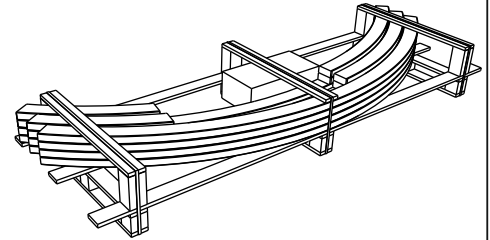

APOLLO PERGOLA

APOLPERG 261cm [H] x 347cm [DIA]
222200A001OMBZ01C1

Recommended tools (not included)

drill or screwdriver

(A) 3 part centre block assembly **A**

(B) Final x1

(C) Leg sections x8

(D) Upper leg brace x4

(E) Lower leg brace x4

Hardware pack

[x]

Screw
14 cm
x8

[y]

Screw
10 cm
x40

[z]

Screw
4 cm
x32