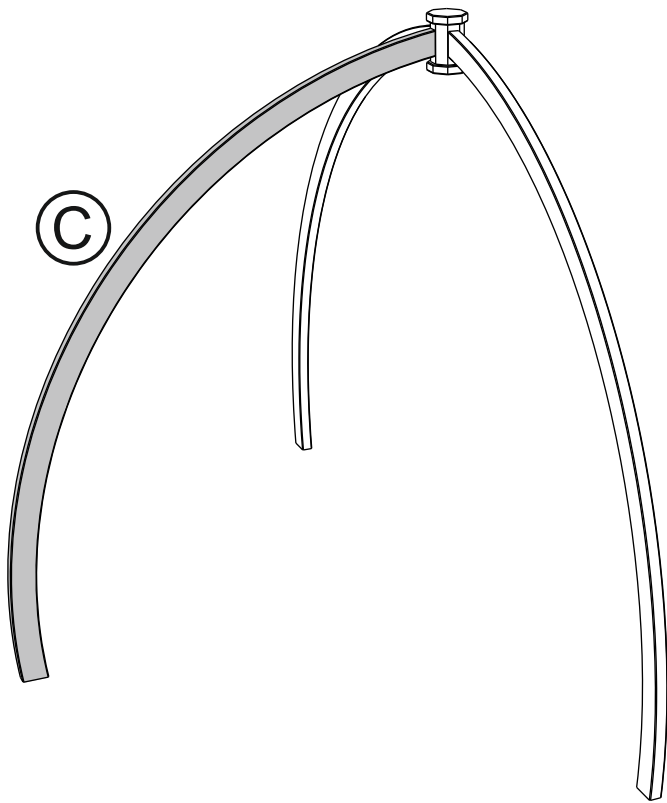

APOLLO PERGOLA

APOLPERG 261cm [H] x 347cm [DIA]
222200A001OMBZ01C1

Recommended tools (not included)

drill or screwdriver

(A) 3 part centre block assembly **A**

(B) Final x1

(C) Leg sections x8

(D) Upper leg brace x4

(E) Lower leg brace x4

Hardware pack

[x]

Screw
14 cm
x8

[y]

Screw
10 cm
x40

[z]

Screw
4 cm
x32

Right angle
bracketed

x8

PLAN

FOOTPRINT

1

**AFTERCARE**

To ensure longevity of your structure it is recommended that it is treated with a wood preservative on a yearly basis.

Your item is ready!