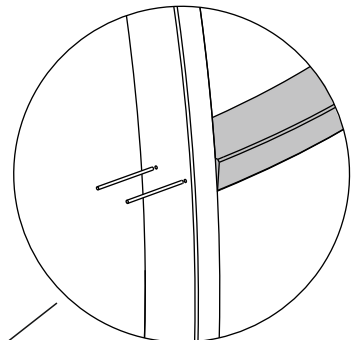

APOLLO PERGOLA

APOLPERG 261cm [H] x 347cm [DIA]
222200A001OMBZ01C1

Recommended tools (not included)

drill or screwdriver

(A) 3 part centre block assembly **A**

(B) Final x1

(C) Leg sections x8

(D) Upper leg brace x4

(E) Lower leg brace x4

Hardware pack

[x]

Screw
14 cm
x8

[y]

Screw
10 cm
x40

[z]

Screw
4 cm
x32

Right angle
bracketed

x8

PLAN

FOOTPRINT

1

**AFTERCARE**

To ensure longevity of your structure it is recommended that it is treated with a wood preservative on a yearly basis.

Your item is ready!